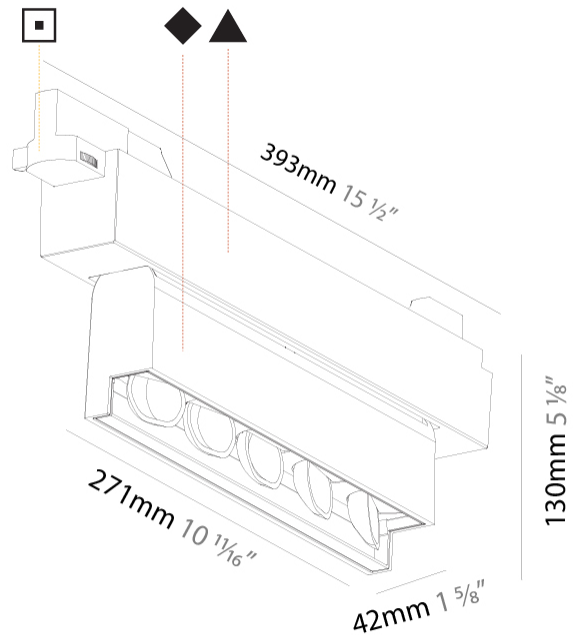

GENERAL

Series: Magiq Wallwash
Subseries: Magiq Wallwash Plus Black
Brand: Prolicht
Division: Architectural
Mounting Type: Track
Mounting Location: Ceiling
Subcategory: Wallwash

PHYSICAL

Shape: Rectangle
Length (mm): 392
Length (in): 15 7/16
Width (mm): 42
Width (in): 1 5/8
Height (mm): 130
Height (in): 5 1/8
Light Distribution: Asymmetric
Weight (kg): 1.777
Weight (lbs): 3.91
Fixture Finish: SSR / BKV / CWI / CRY / HAB / UFT / ITA / RUA / FTG / MYG / LOD / PUS / FRO / FUP / KIA / POP / BLS / SPG / MEY / GOH / GUM / CHC / COM / ABZ / JAG / OBR / MOS / ROR
Fixture Material: Aluminum Die Cast

ELECTRICAL

Lamp Type: LED (Zhaga Standard)
Input Wattage (W): 48.4
Total Output Wattage (W): 44
Dimming: Non-Dimmable / 0-10V Dimming
Driver Included: Yes
Driver Location: Integrated
Driver Type: Constant Current - Universal
Driver Class: Class 1
Input Voltage (V): 120 - 277
Constant Current (MA): 700

LED

Number of LEDs: 5
Color Temperature (°K): 2700 / 3000 / 3500 / 4000
Max. Delivered Lumen (lm): 3220 / 3430 / 3538 / 3610
Nominal Lumen (lm): 3570 / 3800 / 3920 / 4000
CRI: >90 CRI
Efficiency (%): 80
Lamp Life (hrs): 50000
Upon Request: Special Color Temperature

OPTICAL

Adjustability: Tilt 15°

RATINGS AND CERTIFICATIONS

Certified By: Certified for North American Standards
IP rating: IP20